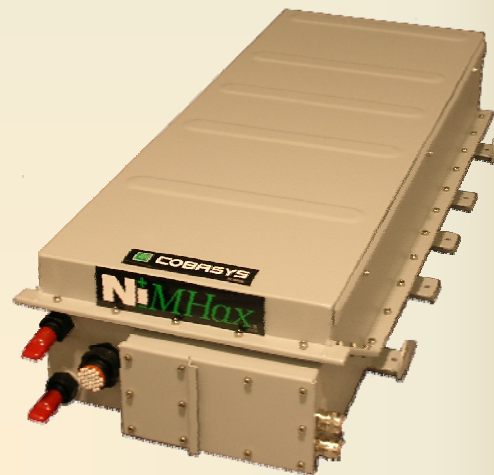

NiMHax[®] HEV

High Powered Hybrid Electric Vehicle Battery Systems Solutions

COBASYS brings you advanced Nickel Metal Hydride battery technology that offers safe, reliable, proven HEV power & performance for ultra long life – for every application!

Features:

- **Choice of integrated and remote cooling**
- **Available for both interior and fully sealed exterior applications**
- **Plug-and-play**
- **High speed CAN communications BUS**
- **Built in high voltage interlock system**
- **Integrated state-of-charge algorithms**