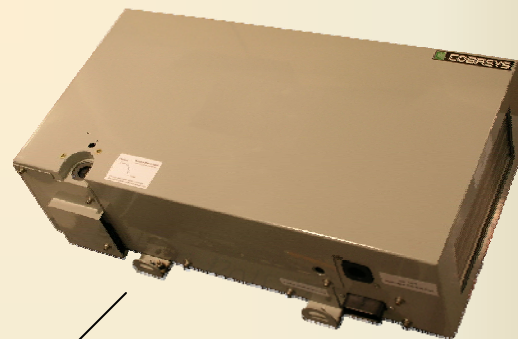

Model: NiMHax 144-30 *ic*
with integrated cooling
for interior installations